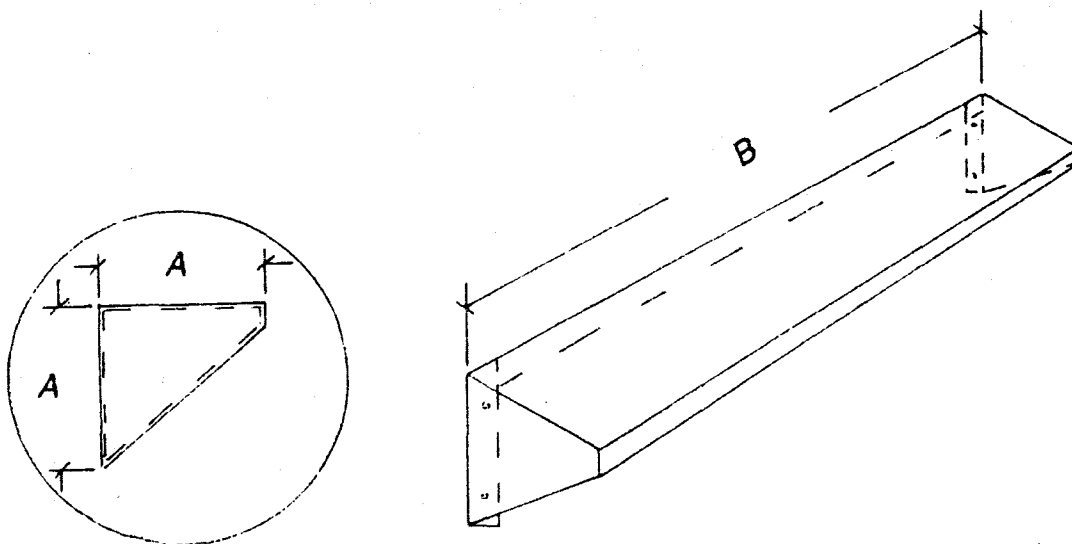

Cweco

P.O. BOX 2456, GARDENA, CA 90247-0456

V 215

(800) 292-9326 OR (310) 538-9440--FAX:(800) 232-9326 OR (310) 715-9188

SERIES

STAINLESS STEEL SHELVES

Series 215 Shelves are fabricated from type 304 satin stainless steel. The models in this series are free-standing

Size: Shelf shall be 5" deep (A) x _____" long (B).

TECHNICAL DATA:

Material: 18 gauge type 304 stainless steel with #4 satin finish.

Sizes: Series 215 Shelves are 5" high by 5" deep and come in a variety of lengths. They may also be customized to your specification.