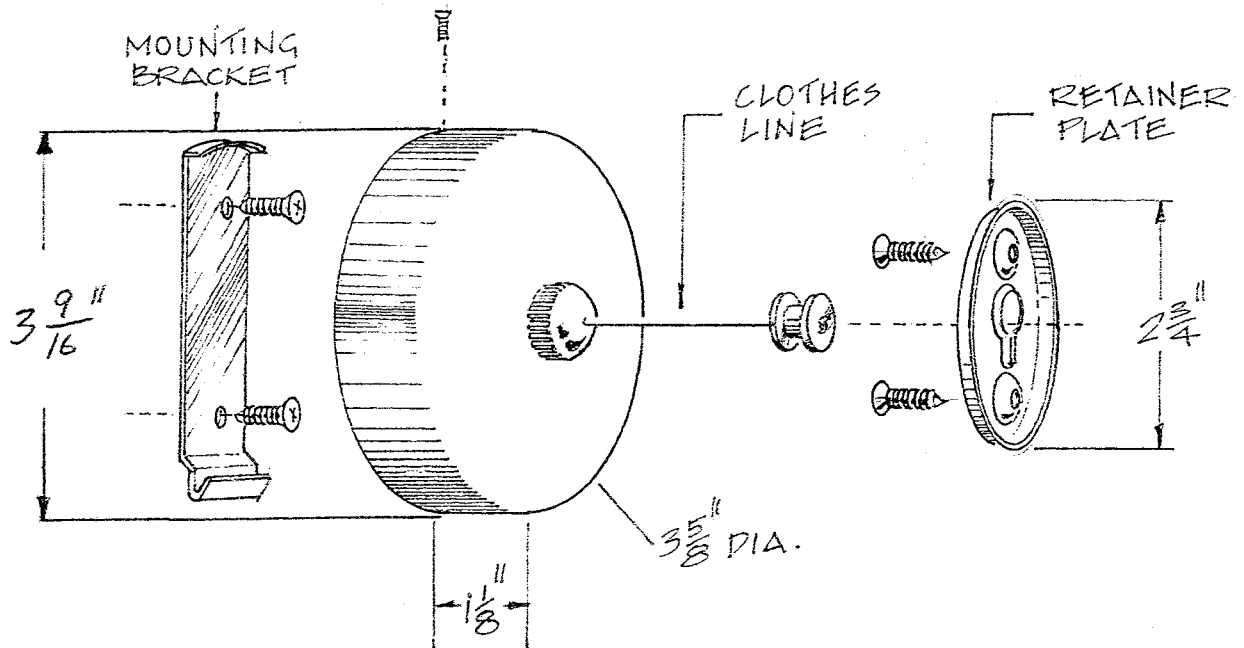

Cweco

Commercial Washroom Equipment Company Incorporated

P.O. Box 2456, Gardena, CA 90247-0456 310-538-9440

1-800-292-9326 Outside CA FAX: 310-715-9188

FAX 1-800-232-9326

CW42RCL

RETRACTABLE CLOTHESLINE

CONSTRUCTION:

Cover housing- 22 ga. type 304 polished stainless steel.

Cover base panel- 22 ga. type 304 stainless steel.

Cover housing knob- Chrome plated brass.

Base panel wallplate- 16 ga. type 304 stainless steel.

Cord knob retainer plate- 24 ga. type 304 polished SS.

Cord knob- Chrome plastic.

Cord- 8 1/2' nylon.

INSTALLATION:

Secure base panel wall plate (set screw side up) to stud or solid backing with mounting screws provided. Slip cover/base panel over wall plate and tighten set screw until secure. Secure cord knob retainer plate on opposite wall with mounting screws provided.

OPERATION:

Pull out clothesline cord and hook cord knob into retainer plate on opposite wall. Turn cover housing knob clockwise to lock nylon cord in place. Nylon cord retracts on spring actuated reel when cover housing knob turned counter-clockwise and cord knob is removed from retainer plate.

SPECIFICATION:

Retractable clothesline shall be model CW42RCL by CWECO, Inc.